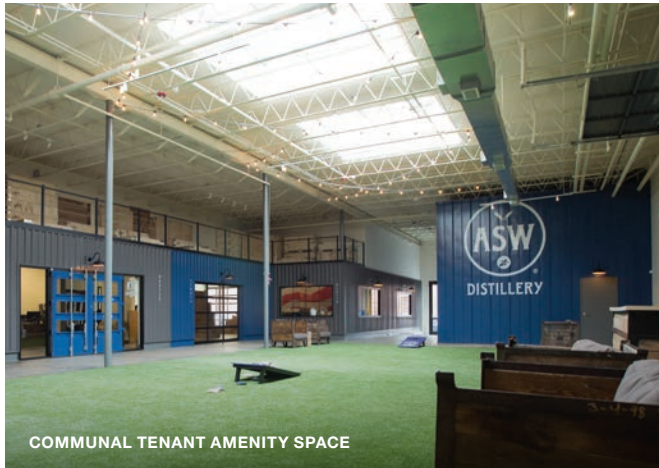

Home of the American Spirit Whiskey Distillery and The Stave Room event venue

| FEATURES

Ideal creative loft space with attractive building finishes & efficient open floor plan

High exposed ceilings

Covered central courtyard space available for use exclusively by tenants