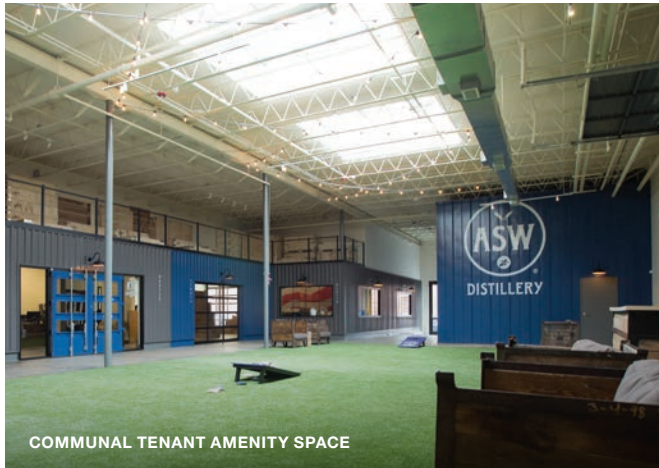

Home of the American Spirit Whiskey Distillery and The Stave Room event venue

FEATURES

Ideal creative loft space with attractive building finishes & efficient open floor plan

High exposed ceilings

Covered central courtyard space available for use exclusively by tenants